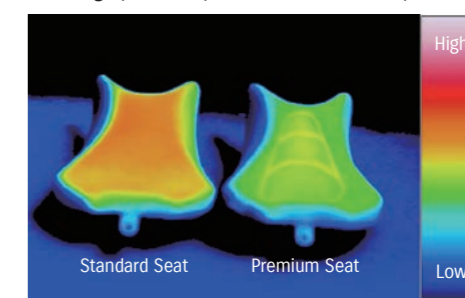

GSX-S1000GX (from 2024 onwards)

Premium Seat 45100-48820-000

Double-layer cushion construction to help maximize comfort. The seat is constructed from two layers of molded urethane foam that differ in level of firmness. The softer surface layer completely envelops the firmer lower layer, so the entire seat feels better to the touch and more comfortable to sit on. Marking another Suzuki first, the seat is engineered to let infrared rays penetrate, thereby helping to keep its surface 14% cooler* compared to the original seat from the sun. Red double-stitching around the upper seam gives the seat a custom handmade look that goes well with all the available body colors and further enhances the sporty appeal of the GX. The top surface material features a matte "pear grain" finish, chosen for its resemblance to suede, its luxurious texture and the positive grip it provides the rider. An embroidered GSX-S logo adds a crowning touch to this seat's premium finish.

*The effectiveness varies depending on conditions.

003-001

Cutaway view

Thermographic comparison of surface temperatures

Plastic Side Case Set

95401-48850-000 (For North America: 95401-48860-000)

Despite their spacious storage capacity, these large-capacity side cases feature a compact design that integrates seamlessly with the sharp, futuristic looks of the GSX-S1000GX. One key system. Cases lockable with ignition key in combination with Lock Set (p/n 95700-48810-000).