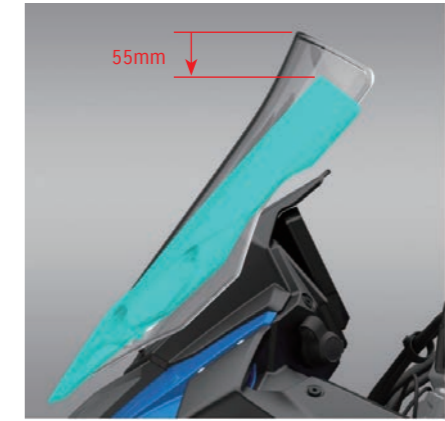

99181-48K01-000
Protects against tank scratches.
The color is transparent.

003-031
0.1h

Short Screen (Smoked Tint)

94601-48820-000
Designed with smoked tint finish, 55mm shorter than standard-equipment screen.
*Not available for USA, Canada, and Japan.