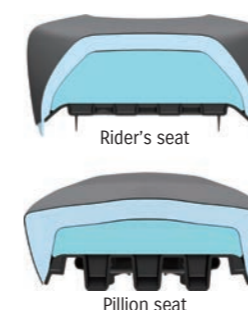

GSX-S1000GX (from 2024 onwards)

Premium Seat 45100-48820-000

Double-layer cushion construction to help maximize comfort. The seat is constructed from two layers of molded urethane foam that differ in level of firmness. The softer surface layer completely envelops the firmer lower layer, so the entire seat feels better to the touch and more comfortable to sit on. Marking another Suzuki first, the seat is engineered to let infrared rays penetrate, thereby helping to keep its surface 14% cooler* compared to the original seat from the sun. Red double-stitching around the upper seam gives the seat a custom handmade look that goes well with all the available body colors and further enhances the sporty appeal of the GX. The top surface material features a matte "pear grain" finish, chosen for its resemblance to suede, its luxurious texture and the positive grip it provides the rider. An embroidered GSX-S logo adds a crowning touch to this seat's premium finish.

*The effectiveness varies depending on conditions.

003-001

Cutaway view

Thermographic comparison of surface temperatures

Plastic Side Case Set

95401-48850-000 (For North America: 95401-48860-000)

Despite their spacious storage capacity, these large-capacity side cases feature a compact design that integrates seamlessly with the sharp, futuristic looks of the GSX-S1000GX. One key system. Cases lockable with ignition key in combination with Lock Set (p/n 95700-48810-000).