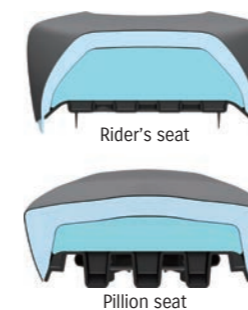

GSX-S1000GX (from 2024 onwards)

Premium Seat 45100-48820-000

Double-layer cushion construction to help maximize comfort. The seat is constructed from two layers of molded urethane foam that differ in level of firmness. The softer surface layer completely envelops the firmer lower layer, so the entire seat feels better to the touch and more comfortable to sit on. Marking another Suzuki first, the seat is engineered to let infrared rays penetrate, thereby helping to keep its surface 14% cooler* compared to the original seat from the sun. Red double-stitching around the upper seam gives the seat a custom handmade look that goes well with all the available body colors and further enhances the sporty appeal of the GX. The top surface material features a matte "pear grain" finish, chosen for its resemblance to suede, its luxurious texture and the positive grip it provides the rider. An embroidered GSX-S logo adds a crowning touch to this seat's premium finish.

*The effectiveness varies depending on conditions.

003-001

Cutaway view

Thermographic comparison of surface temperatures

Plastic Side Case Set

95400-48850-000 (For North America: 95400-48870-000)

Despite their spacious storage capacity, these large-capacity side cases feature a compact design that integrates seamlessly with the sharp, futuristic looks of the GSX-S1000GX. One key system. Cases lockable with ignition key in combination with Lock Set (p/n 95700-48810-000).