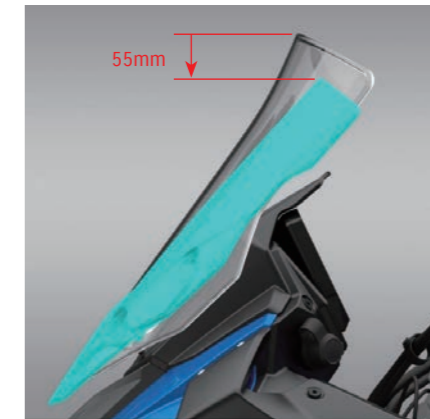

99181-48K01-000

Protects against tank scratches. The color is transparent.

003-031

Short Screen (Smoked Tint)

94601-48820-000

Designed with smoked tint finish, 55mm shorter than standard-equipment screen.

*Not available for USA, Canada, and Japan.