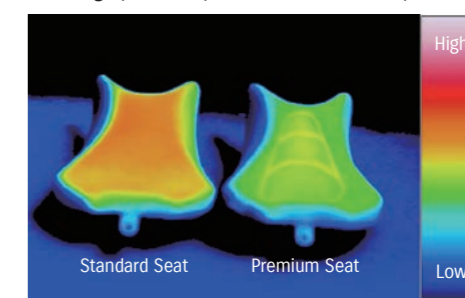

GSX-S1000GX (from 2024 onwards)

Premium Seat 45100-48820-000

Double-layer cushion construction to help maximize comfort. The seat is constructed from two layers of molded urethane foam that differ in level of firmness. The softer surface layer completely envelops the firmer lower layer, so the entire seat feels better to the touch and more comfortable to sit on. Marking another Suzuki first, the seat is engineered to let infrared rays penetrate, thereby helping to keep its surface 14% cooler* compared to the original seat from the sun. Red double-stitching around the upper seam gives the seat a custom handmade look that goes well with all the available body colors and further enhances the sporty appeal of the GX. The top surface material features a matte "pear grain" finish, chosen for its resemblance to suede, its luxurious texture and the positive grip it provides the rider. An embroidered GSX-S logo adds a crowning touch to this seat's premium finish.

*The effectiveness varies depending on conditions.

003-001

Cutaway view

Thermographic comparison of surface temperatures

Plastic Side Case Set

95400-48850-000 (For North America: 95400-48870-000)

Despite their spacious storage capacity, these large-capacity side cases feature a compact design that integrates seamlessly with the sharp, futuristic looks of the GSX-S1000GX. One key system. Cases lockable with ignition key in combination with Lock Set (p/n 95700-48810-000).