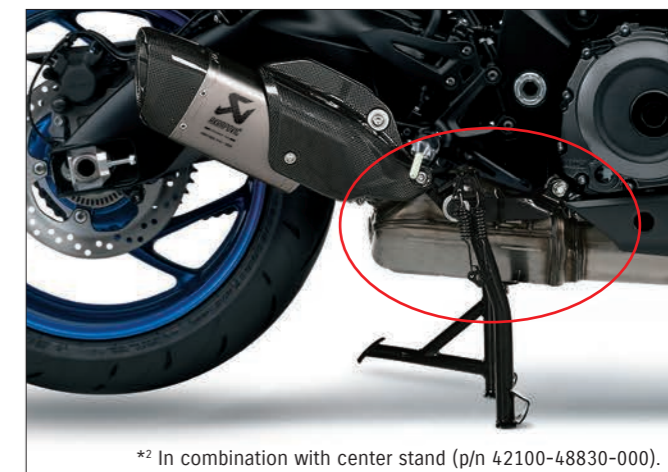

*2 In combination with center stand (p/n 42100-48830-000).

MEMO

MEMO