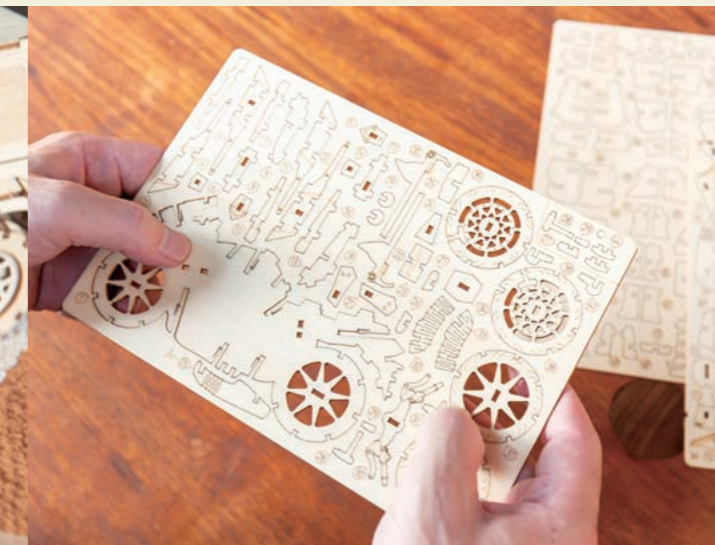

Product size : H78mm×W58mm×D146.8mm  
Package size : H260mm×W178mm  
99000-79NM0-278

\*It is a natural material, so there may be individual differences in color.