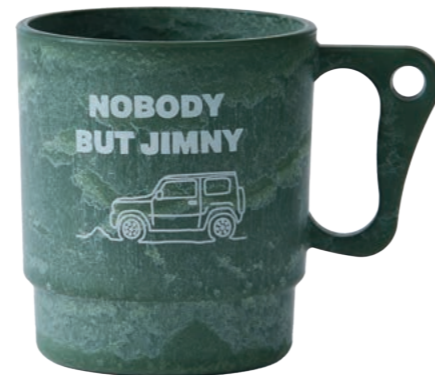

Green
99000-79NM0-333