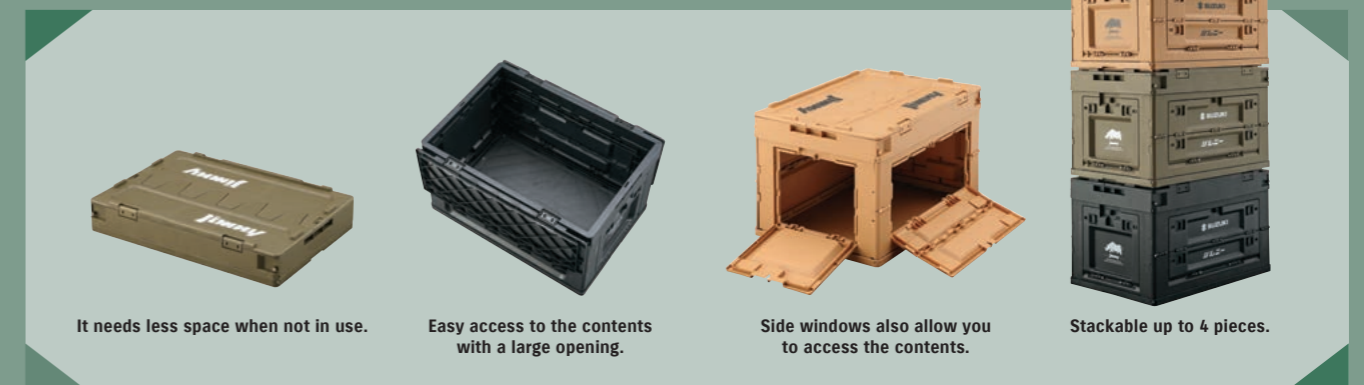

It needs less space when not in use.

Easy access to the contents with a large opening.

Side windows also allow you to access the contents.

Stackable up to 4 pieces.